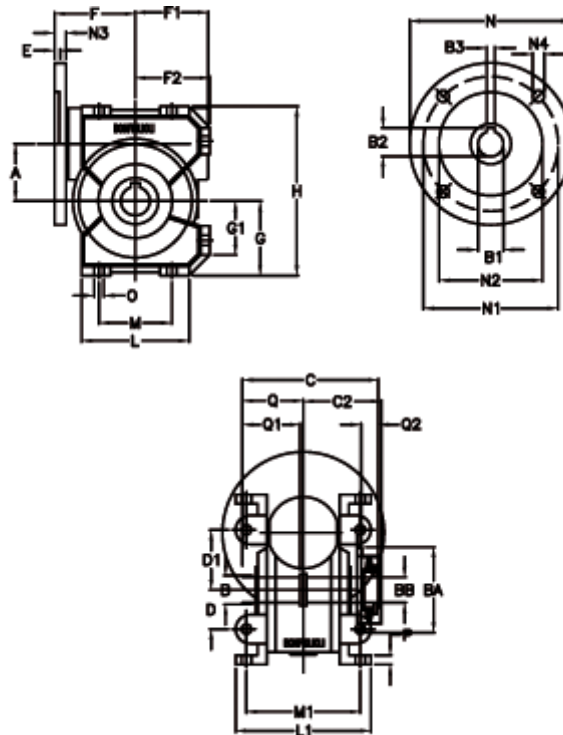

Data Sheet

Article number: 390204902802336
 Description: Worm Gear with Torque Limiter
 VF 49-L2-U-28 P63B14

Measures

a = 49.5	C2 = 63.5	g = 64.5	N = 90	Q1 = 41
B = 25	D = 34	G1 = 46.5	N1 = 75	Q2 = 15
B1 E7 = 11	D1 = 52	H = 146.5	N2 = 60	
B2 = 12.8	Description = VF 49U-xx-63B14	H1 = 110.5	N3 = 7.0	
B3 H9 = 4	E = 3.0	L = 93	N4 = 6.0	
BA = 63	F = 70	L1 = 117	O = 8.5	
BB H7 = 14	F1 = 63	m = 63	P = 8	
C = 105	F2 = 64.5	M1 = 98.5	Q = 51.0	